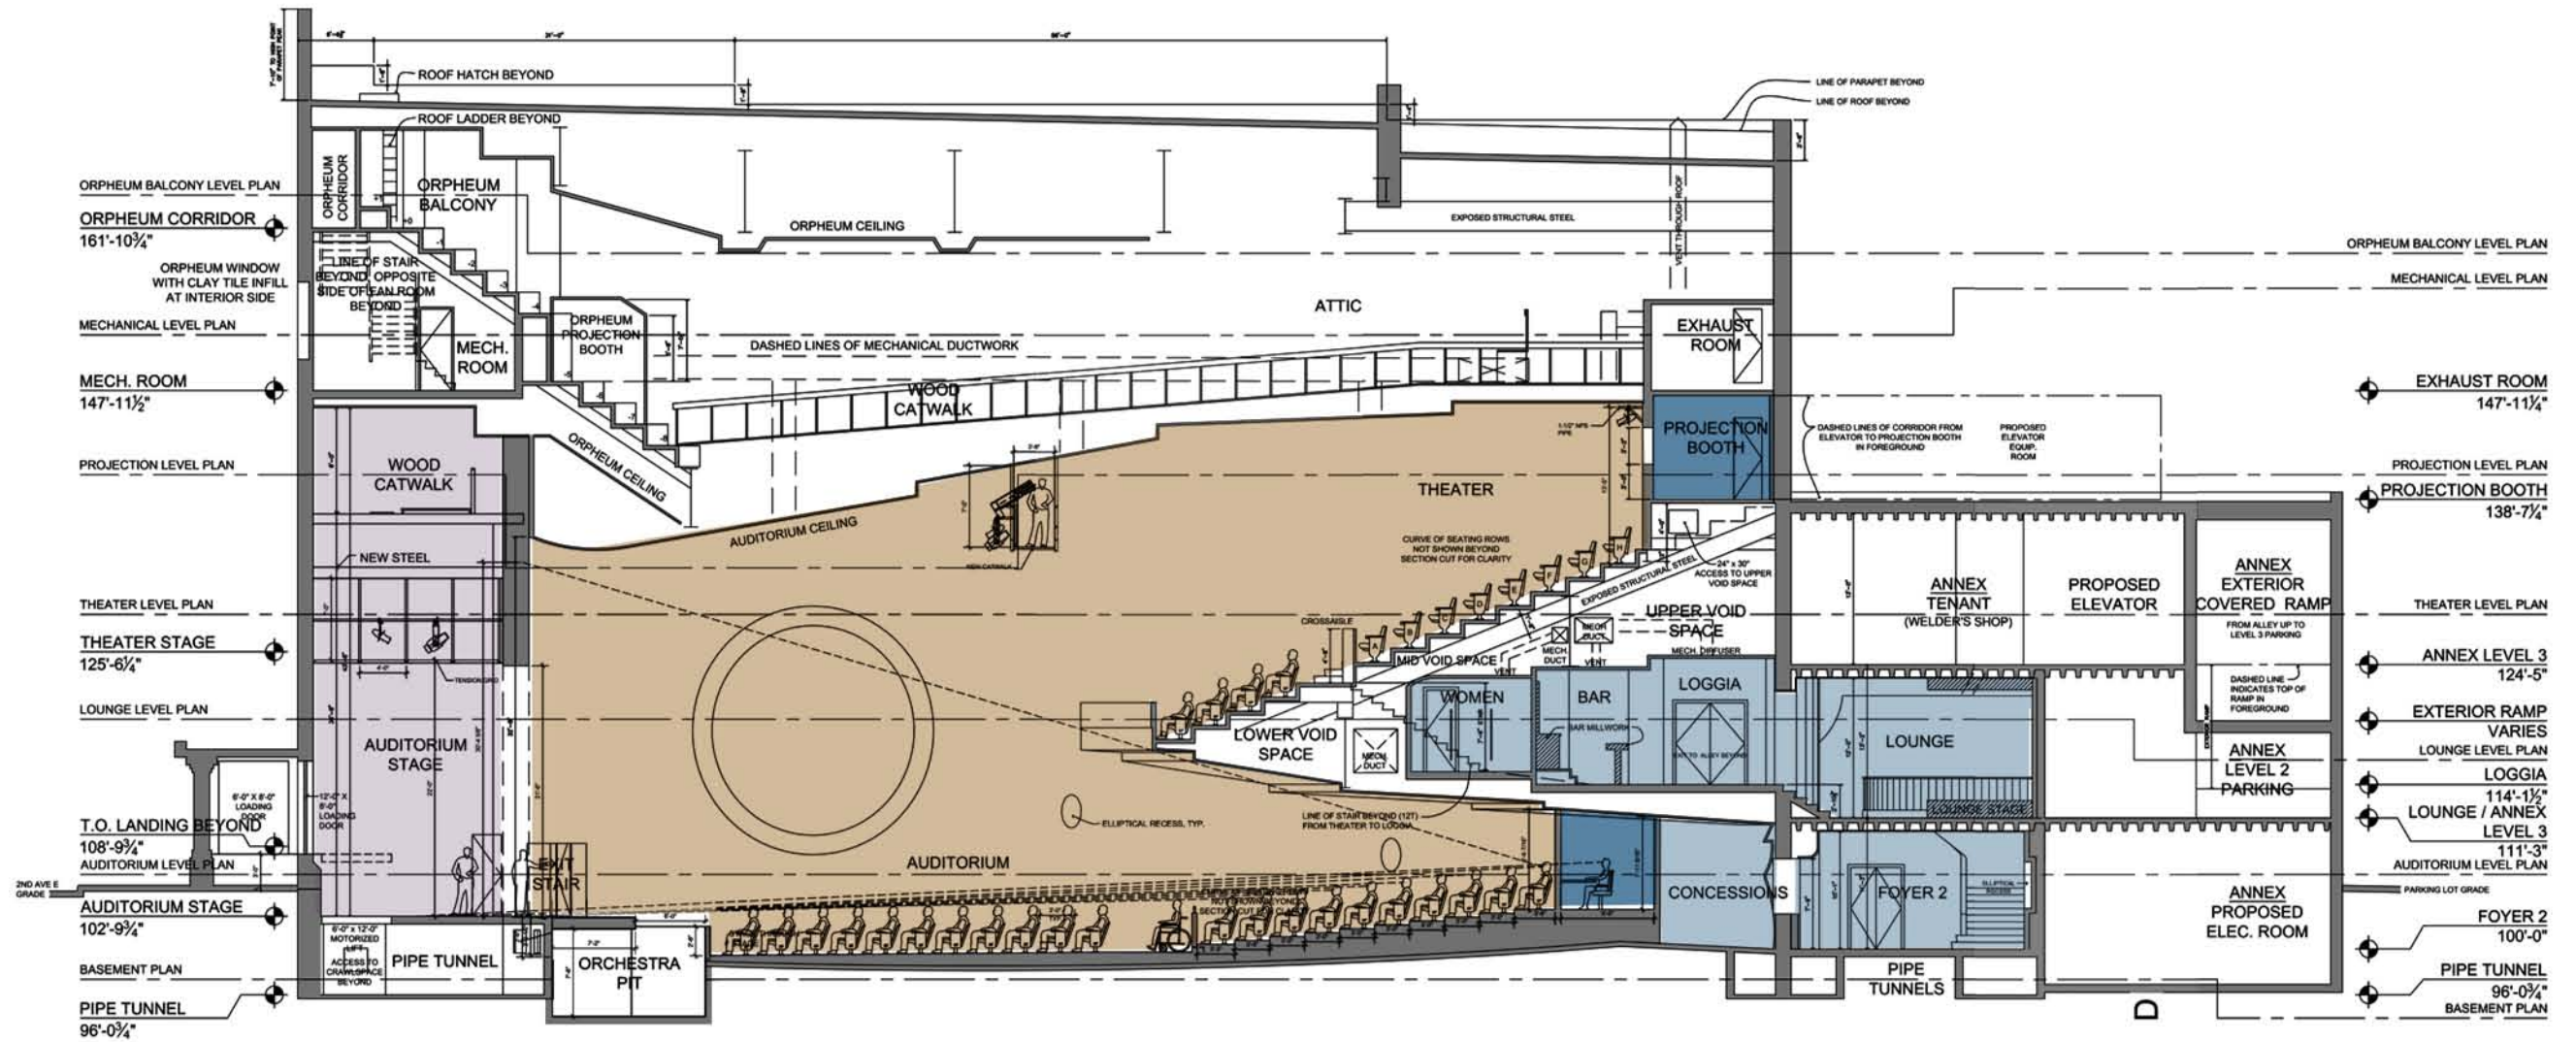

PHASE  
3

# Balcony Level Plan

NORSHOR THEATRE - DULUTH, MN - 10118.00

0 4 8 16 32

Westlake Reed Leskosky / SJA Architects

**Building Section Through Auditorium**  
 NORSHOR THEATRE - DULUTH, MN - 10118.00