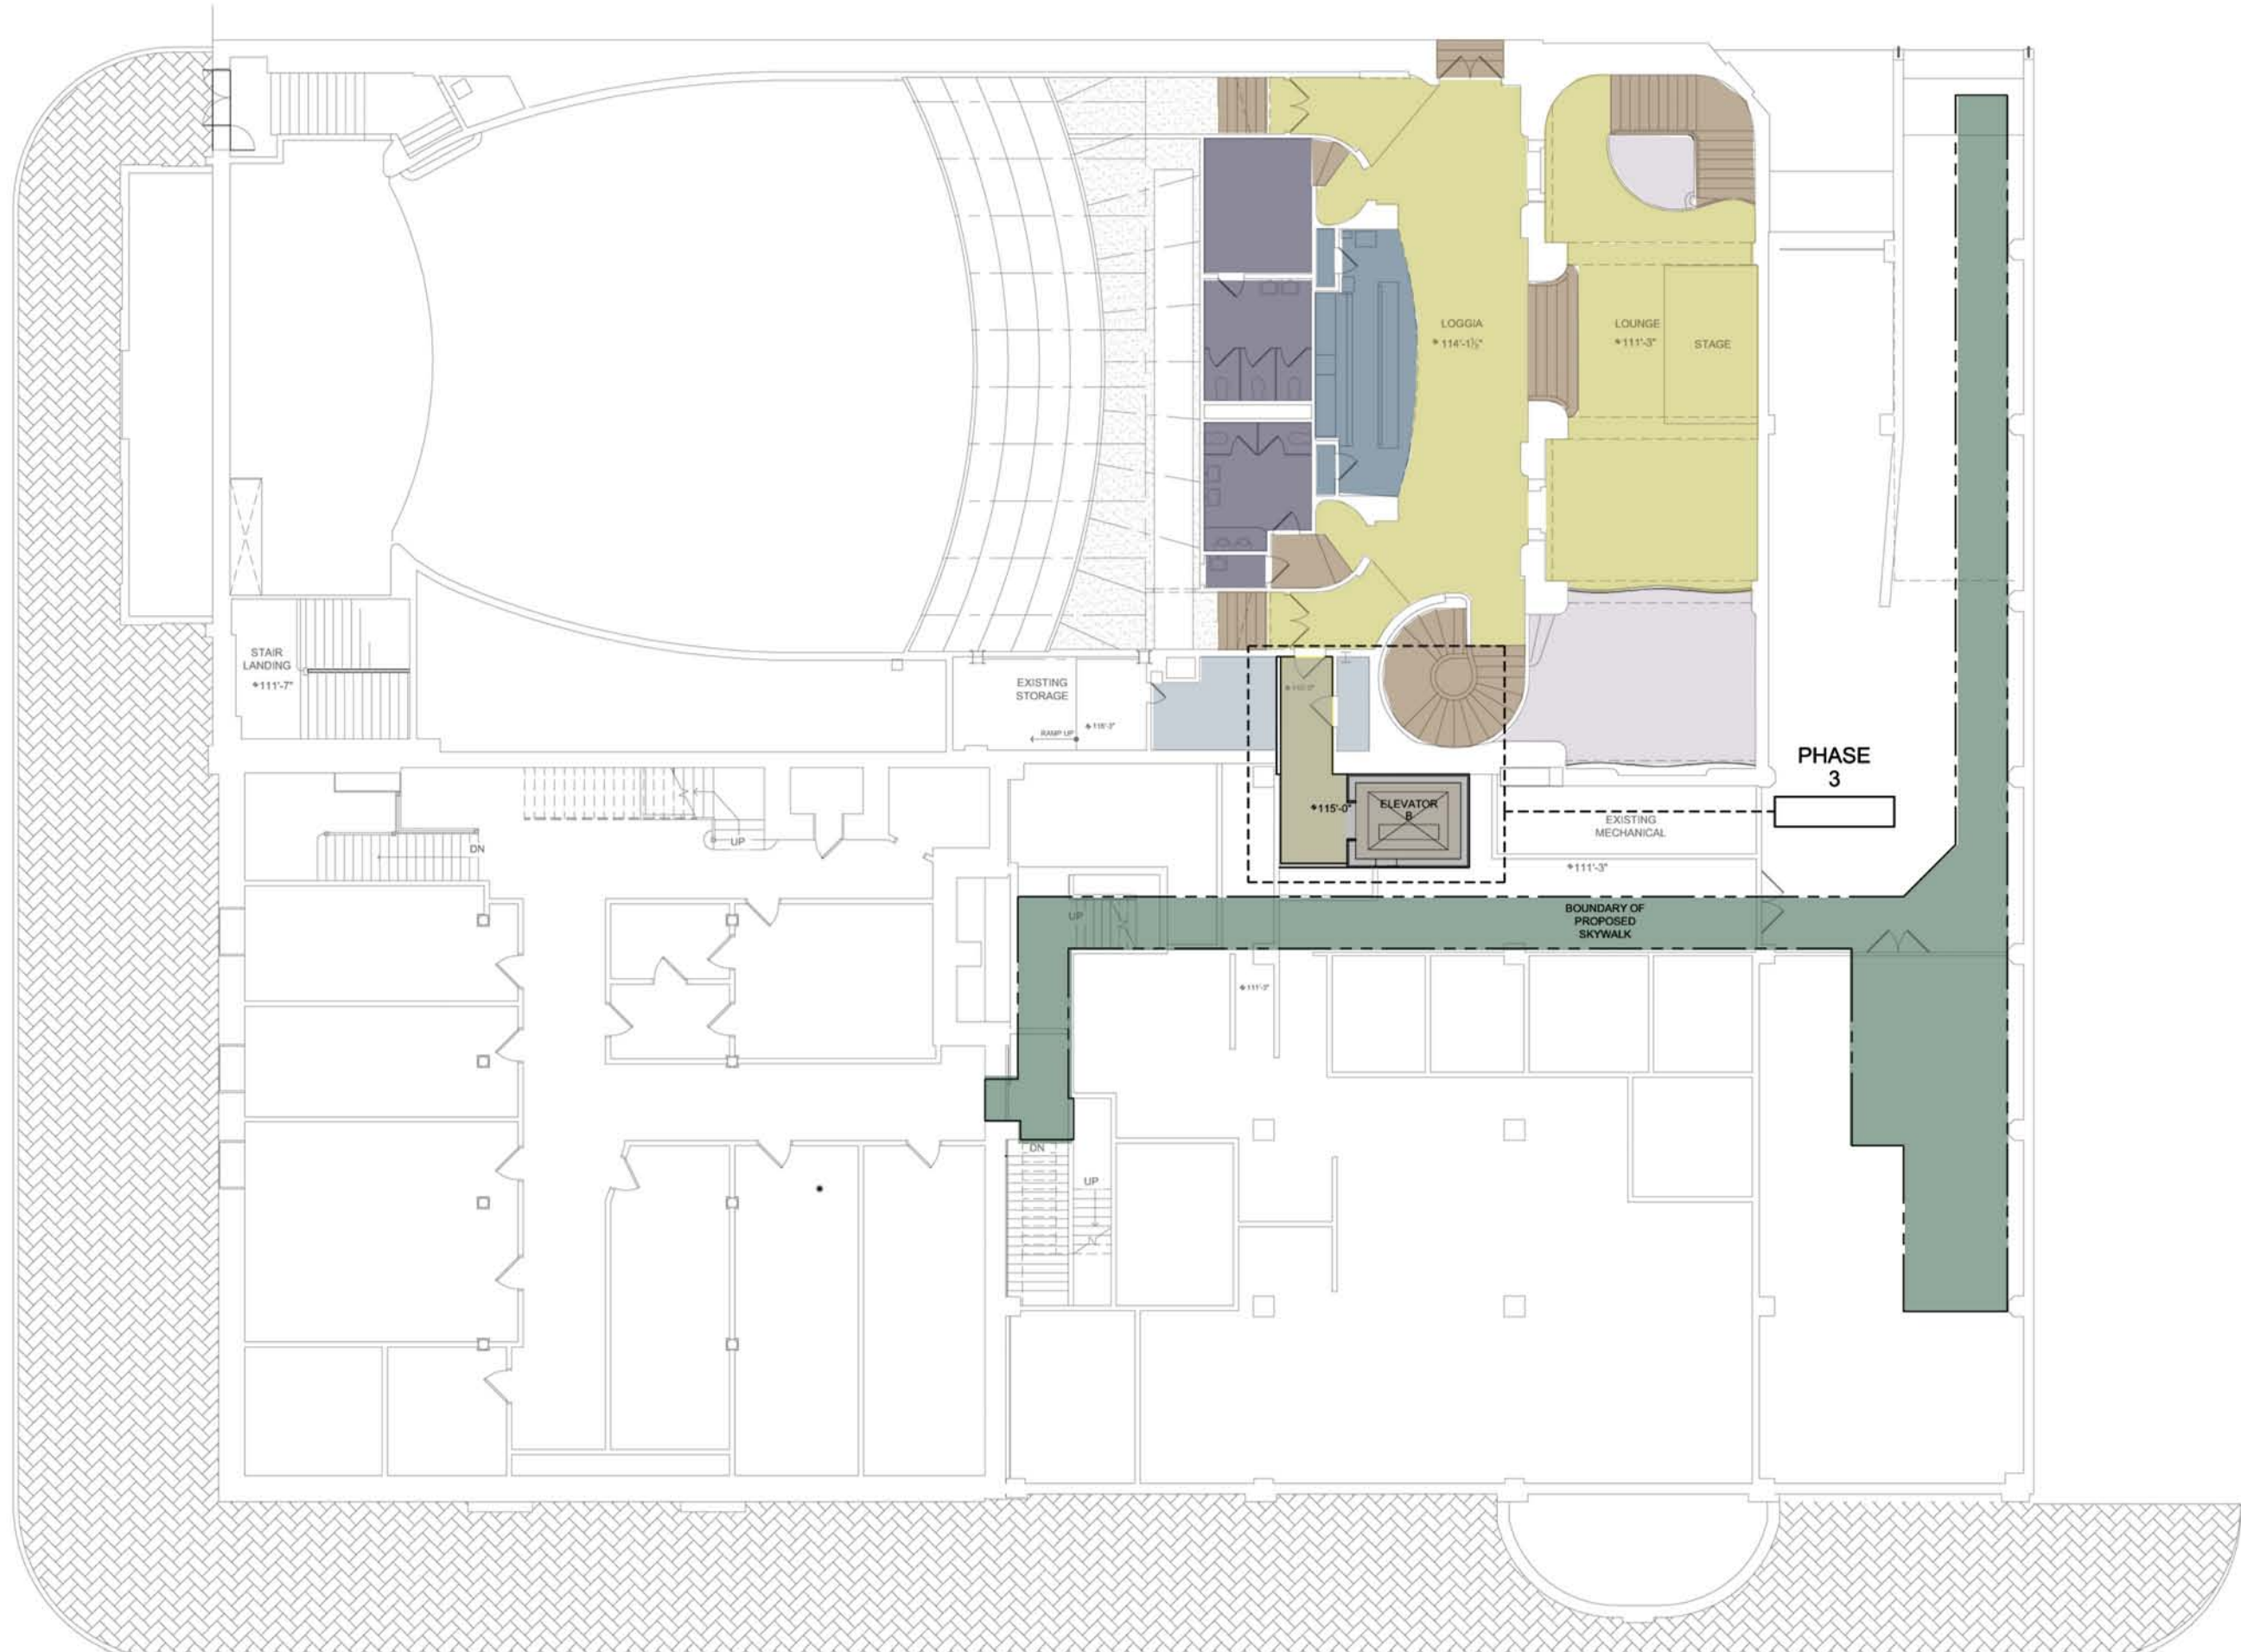

**Basement Level Plan**

NORSHOR THEATRE - DULUTH, MN - 10118.00

Westlake Reed Leskosky / SJA Architects

**Lounge Level Plan**

NORSHOR THEATRE - DULUTH, MN - 10118.00

0 4 8 16 32

Westlake Reed Leskosky / SJA Architects

PHASE  
3

# Balcony Level Plan

NORSHOR THEATRE - DULUTH, MN - 10118.00

0 4 8 16 32

Westlake Reed Leskosky / SJA Architects

**Building Section Through Auditorium**  
 NORSHOR THEATRE - DULUTH, MN - 10118.00