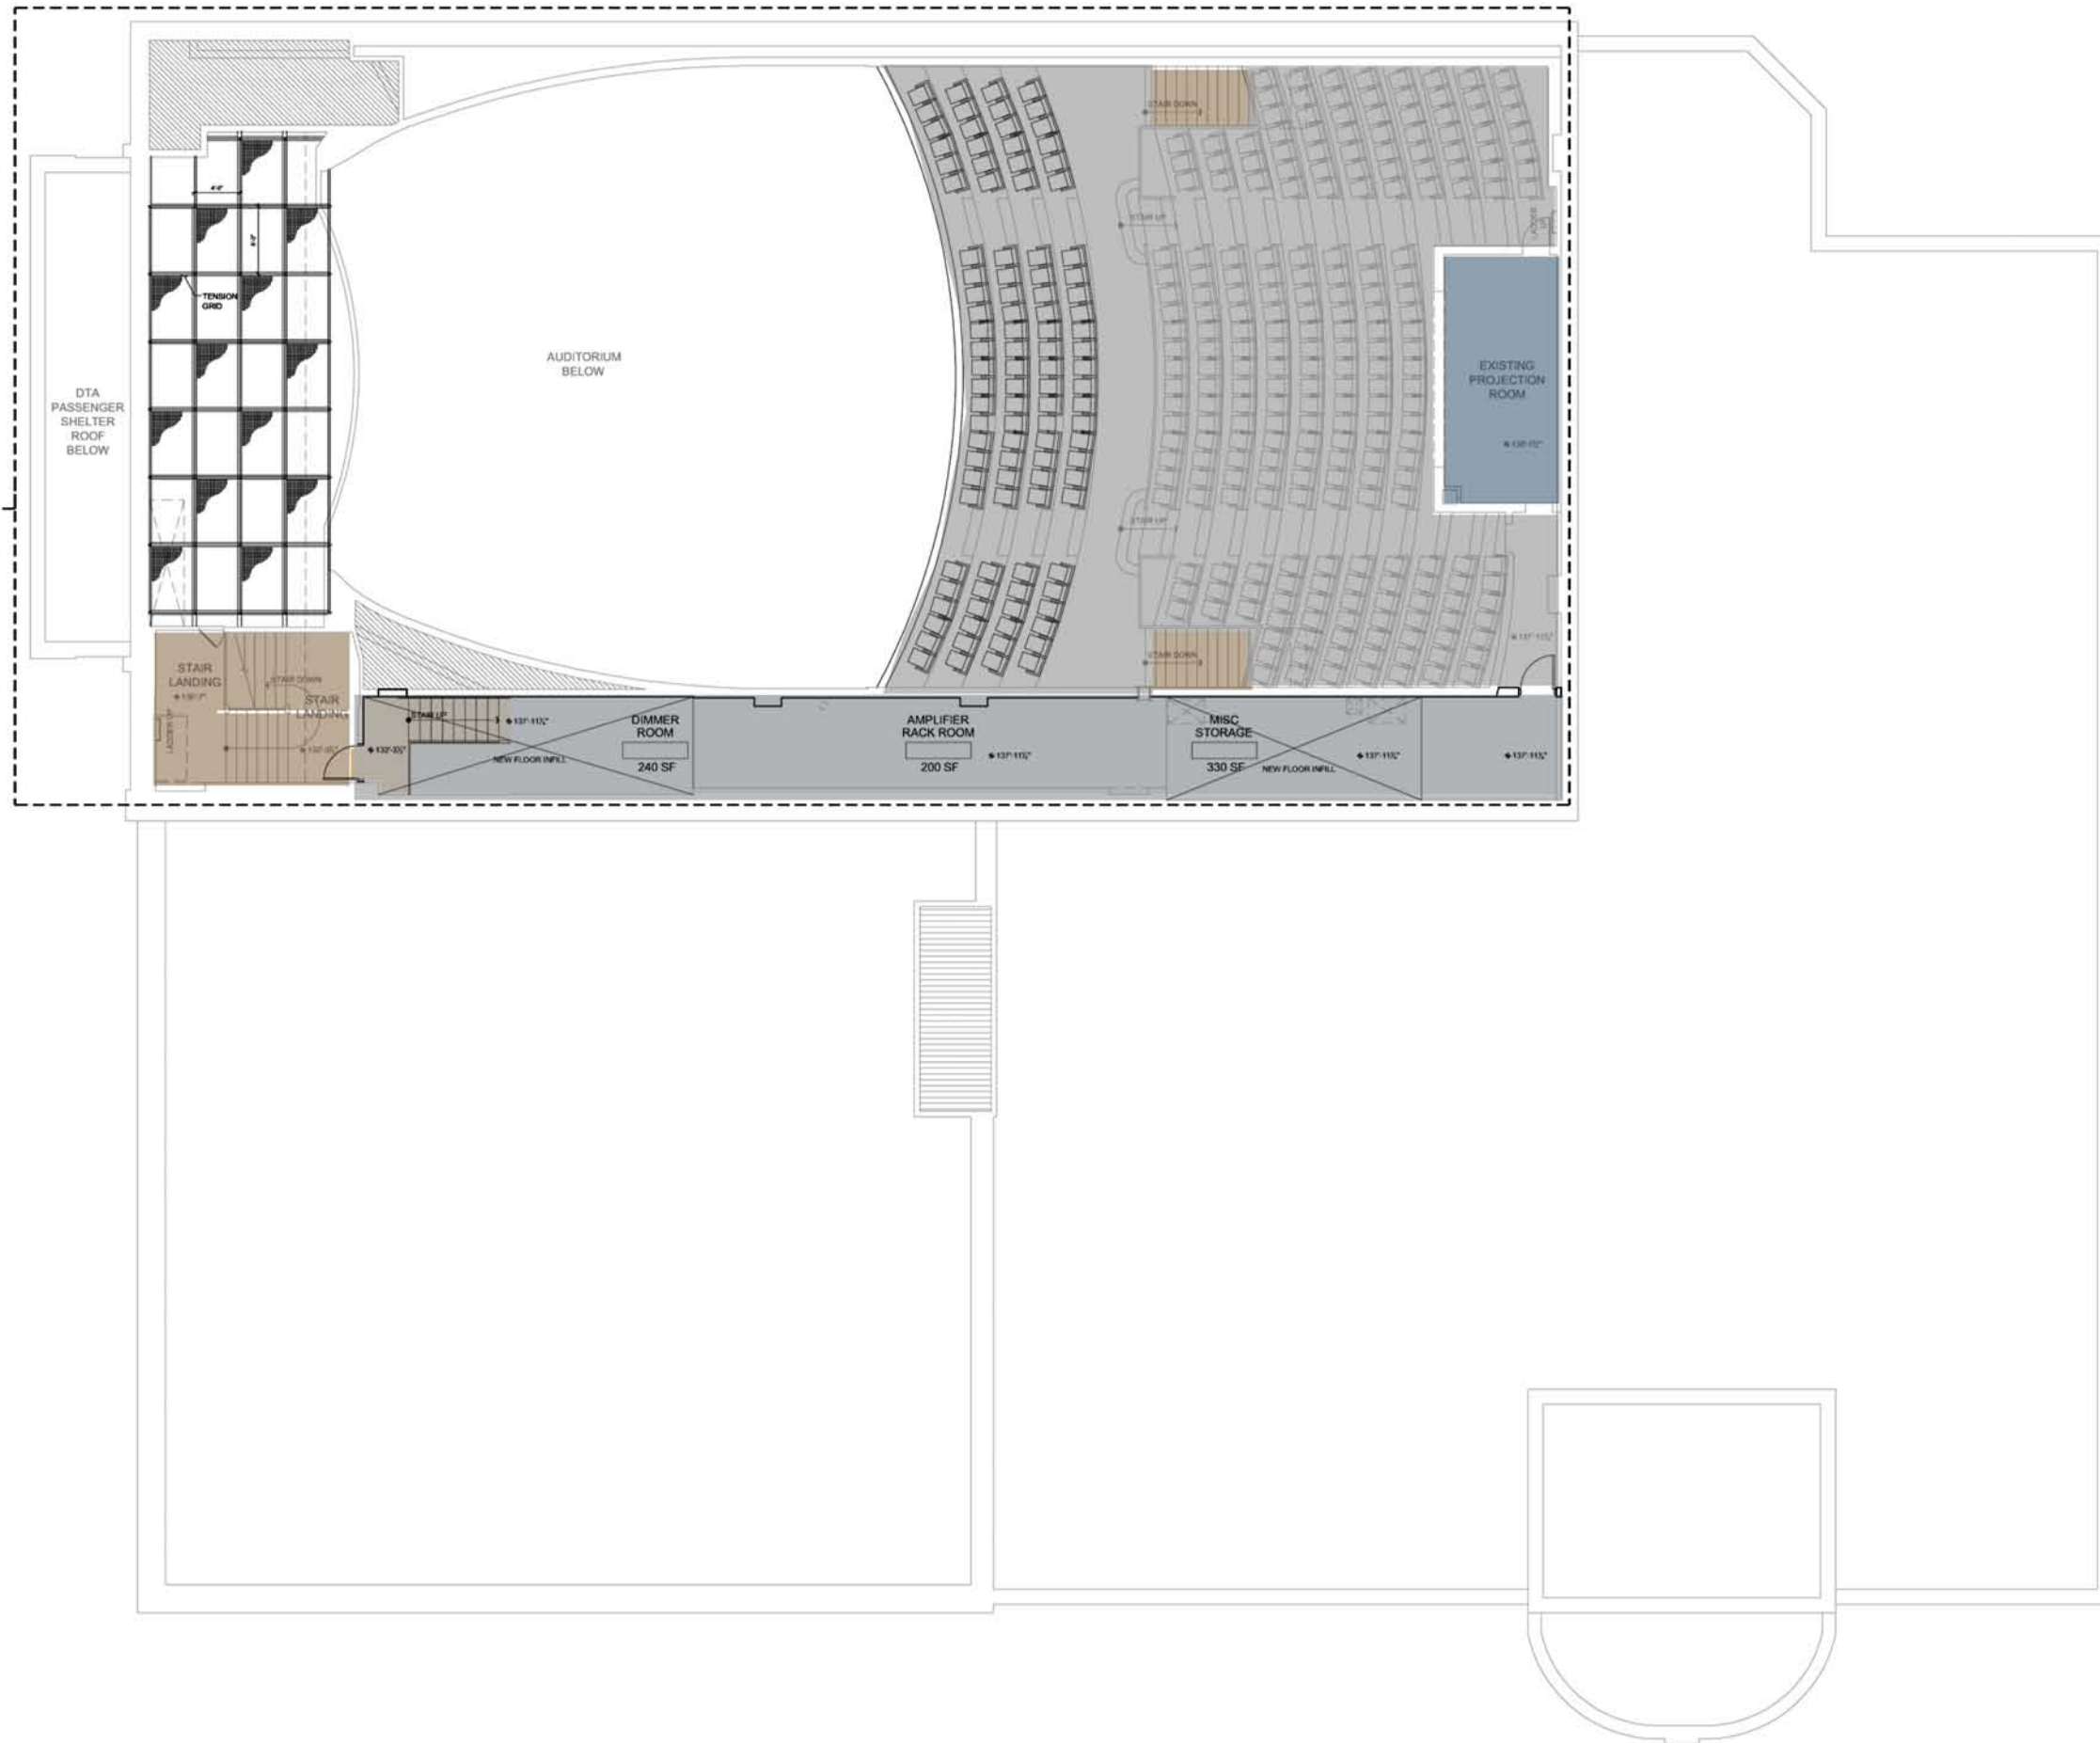

**Basement Level Plan**

NORSHOR THEATRE - DULUTH, MN - 10118.00

Westlake Reed Leskosky / SJA Architects

**Lounge Level Plan**

NORSHOR THEATRE - DULUTH, MN - 10118.00

0 4 8 16 32

Westlake Reed Leskosky / SJA Architects

PHASE  
3

# Balcony Level Plan

NORSHOR THEATRE - DULUTH, MN - 10118.00

0 4 8 16 32

Westlake Reed Leskosky / SJA Architects

**Building Section Through Auditorium**  
 NORSHOR THEATRE - DULUTH, MN - 10118.00