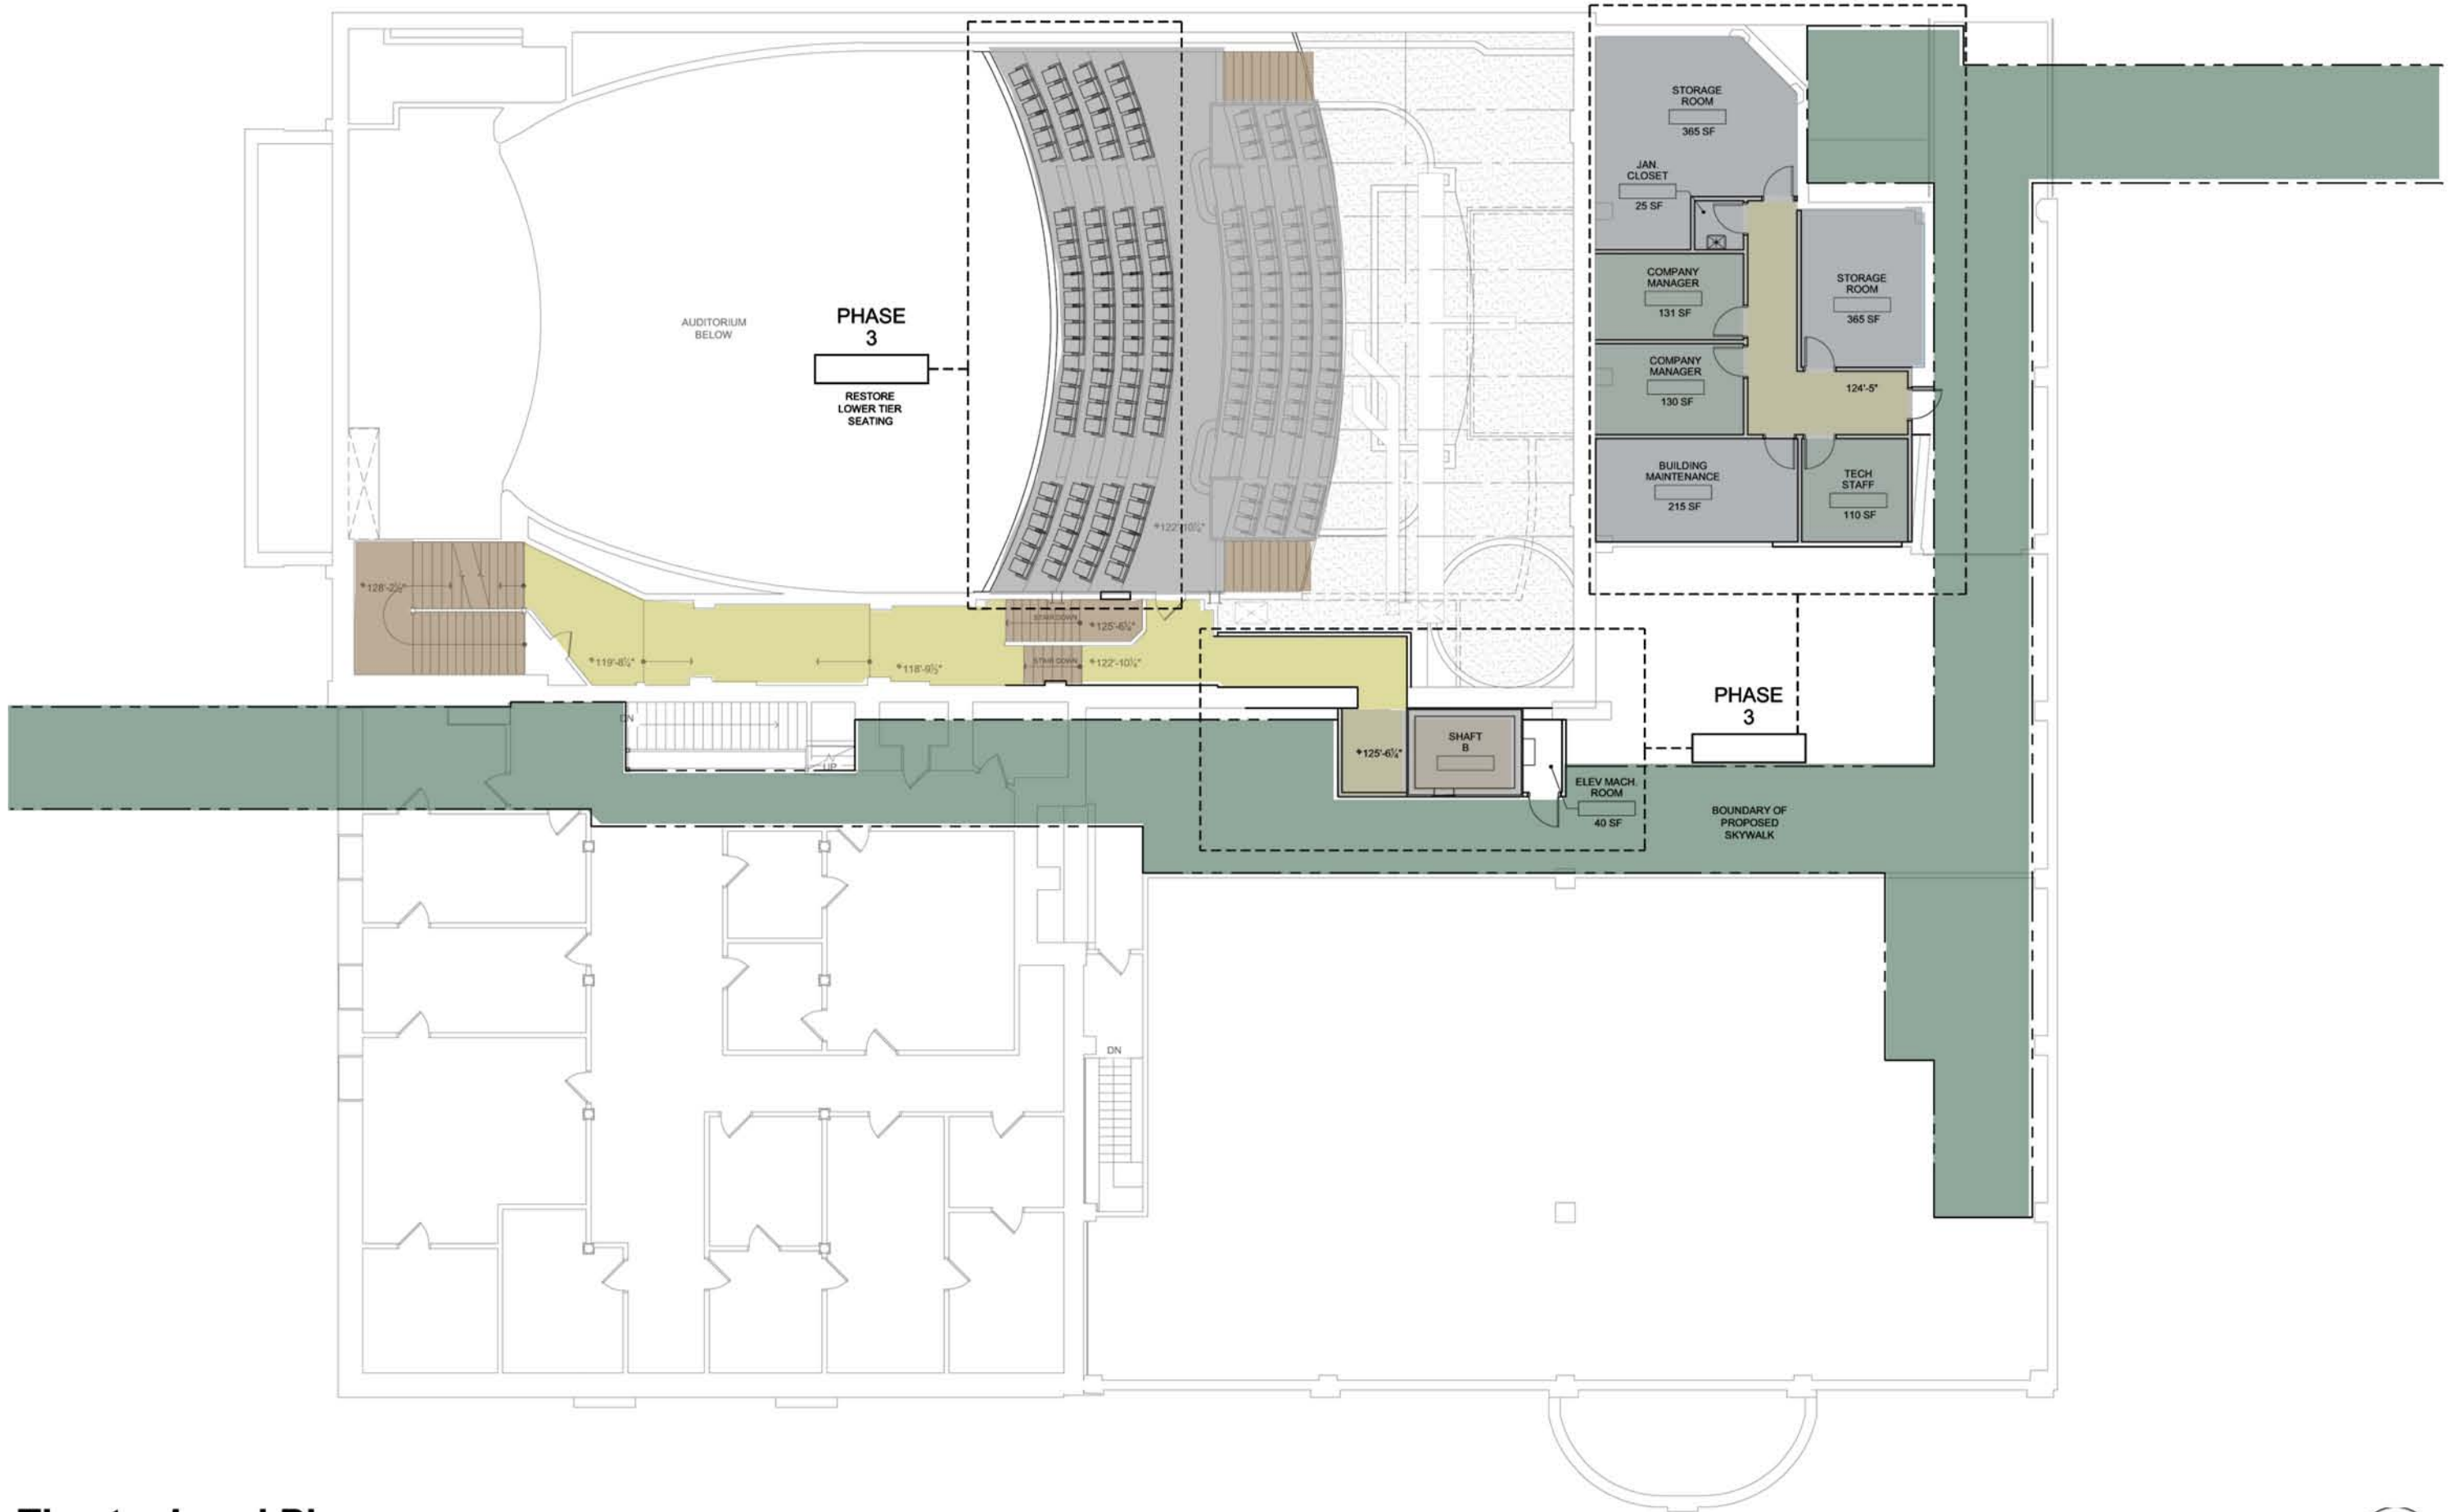

**Basement Level Plan**

NORSHOR THEATRE - DULUTH, MN - 10118.00

Westlake Reed Leskosky / SJA Architects

**Lounge Level Plan**

NORSHOR THEATRE - DULUTH, MN - 10118.00

0 4 8 16 32

Westlake Reed Leskosky / SJA Architects

PHASE  
3

# Balcony Level Plan

NORSHOR THEATRE - DULUTH, MN - 10118.00

0 4 8 16 32

Westlake Reed Leskosky / SJA Architects

**Building Section Through Auditorium**  
 NORSHOR THEATRE - DULUTH, MN - 10118.00